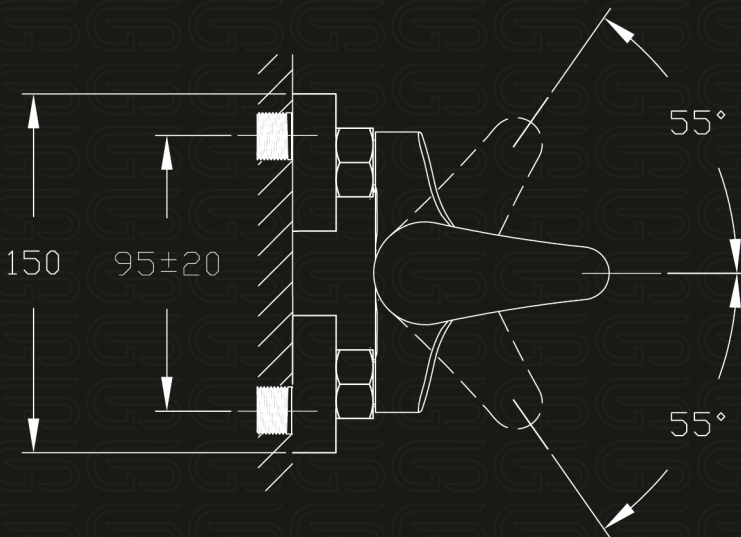

# Vura

*Family*

Model Code

**GS L1057-CP**

خلاط دش يد واحدة 100 مم

Single Lever Wall-mount 100 mm Shower Mixer

Product Family : **Vura**

Product Code : **GS L 1057-CP**

Product Color : **Nickel chrome plated**

Product Type : **Shower Mixer**

Main Material : **Brass**