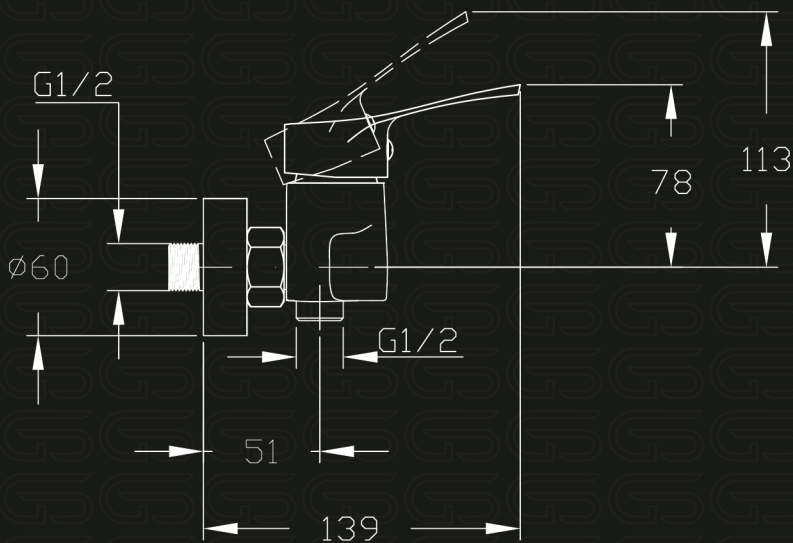

# Vura

*Family*

Model Code

**GS L1057-CP**

خلاط دش يد واحدة 100 مم

Single Lever Wall-mount 100 mm Shower Mixer

Product Family : **Vura**

Product Code : **GS L 1057-CP**

Product Color : **Nickel chrome plated**

Product Type : **Shower Mixer**

Main Material : **Brass**